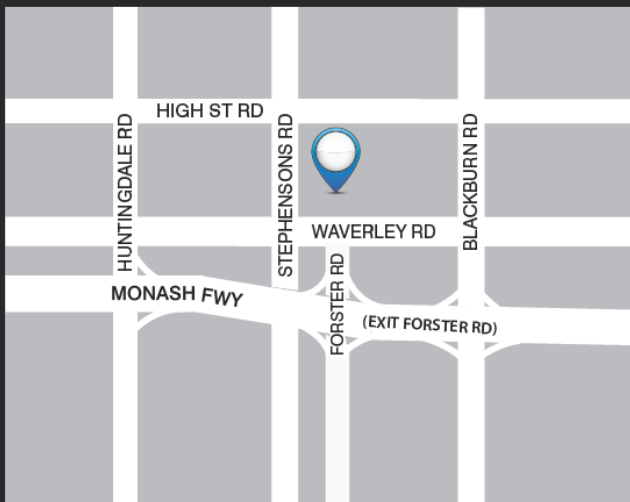

Your uniform is available at the PSW STORE IN MOUNT WAVERLEY

PSW.COM.AU
SAVE TIME, SHOP ONLINE!

PSWSCHOOLS

PSW_APPAREL

288-290 Stephenson's Road
Mount Waverley VIC, 3149
Phone: (03) 9768 0335

REGULAR TRADING HOURS**
Tues to Fri: 9:00am - 5:00pm
Sat: 10:00am - 1:00pm